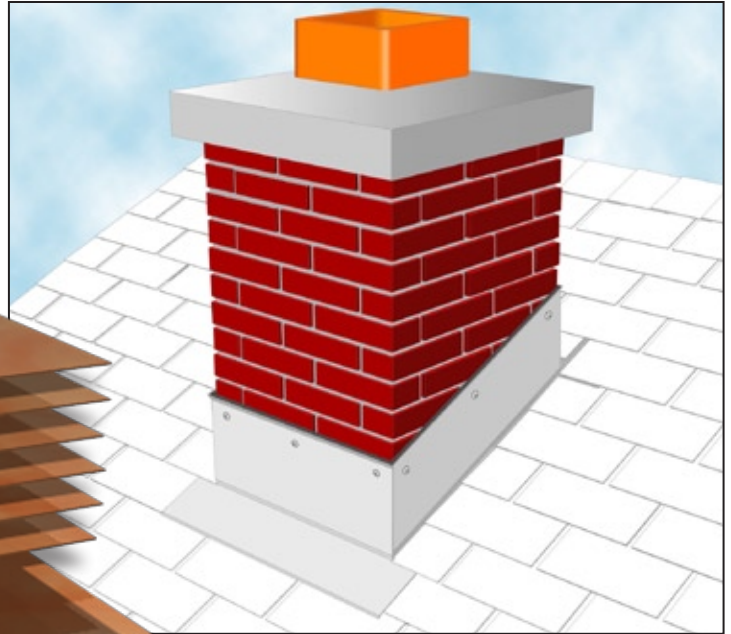

## Complete Control Over Your Flashing Project

Only QwikFlash™ gives you all the flat stock needed to flash-in a standard single flue chimney without limiting your ability to place bends as you see fit. Designed by roofing professionals, QwikFlash™ can be bent on any brake or hand folding tool, whether in the shop, or on the job site. Pre-cut blanks save time and money over handling coil-stock and from the waste that goes along with it, while giving you the one accessory homeowners don't mind paying for.

Cricket flashing can be modified into a saddle-type flashing with a few simple changes. Visit us online for more details.

U.S. & Foreign Patents Pending

*"for the pro"*

Each Kit Contains:

- One 32 x 8 inch base flashing
- One 32 x 16 inch cricket flashing
- Four 32 x 8 inch counter flashings
- Twelve 8 x 8 inch step flashings
- Step by step installation sheet