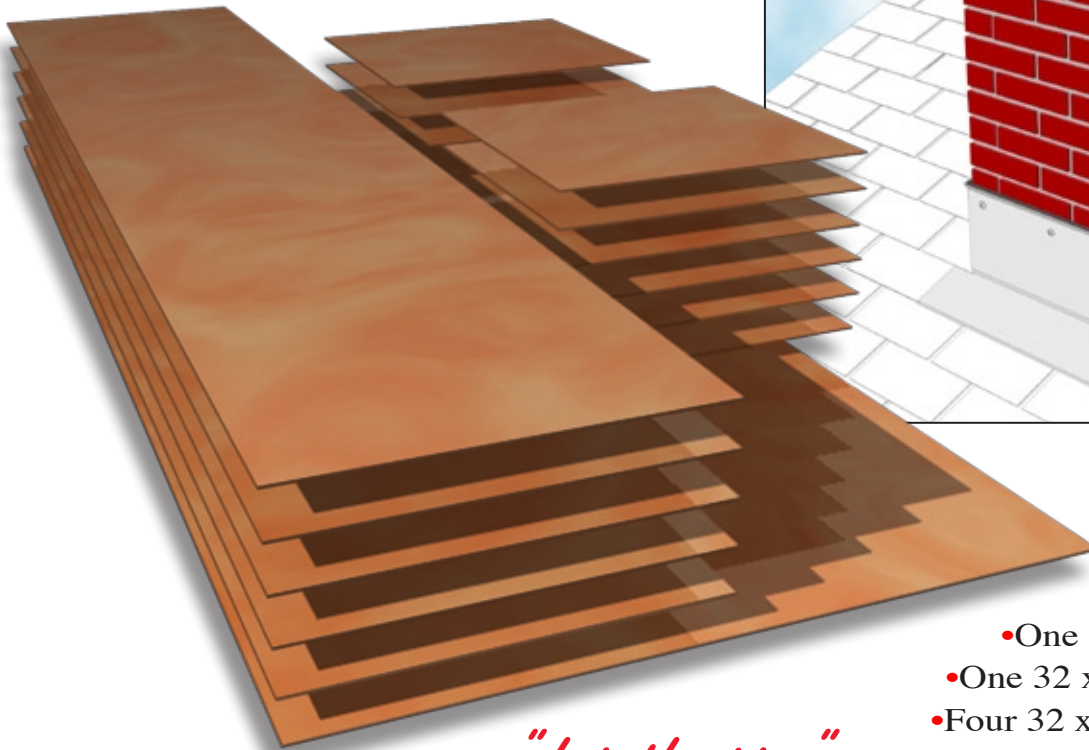

## Complete Control Over Your Flashing Project

Only QwikFlash™ gives you all the flat stock needed to flash-in a standard single flue chimney without limiting your ability to place bends as you see fit. Designed by roofing professionals, QwikFlash™ can be bent on any brake or hand folding tool, whether in the shop, or on the job site. Pre-cut blanks save time and money over handling coil-stock and from the waste that goes along with it, while giving you the one accessory homeowners don't mind paying for.

Cricket flashing can be modified into a saddle-type flashing with a few simple changes. Visit us online for more details.

U.S. & Foreign Patents Pending

*"for the pro"*

Each Kit Contains:

- One 32 x 8 inch base flashing
- One 32 x 16 inch cricket flashing
- Four 32 x 8 inch counter flashings
- Twelve 8 x 8 inch step flashings
- Step by step installation sheet